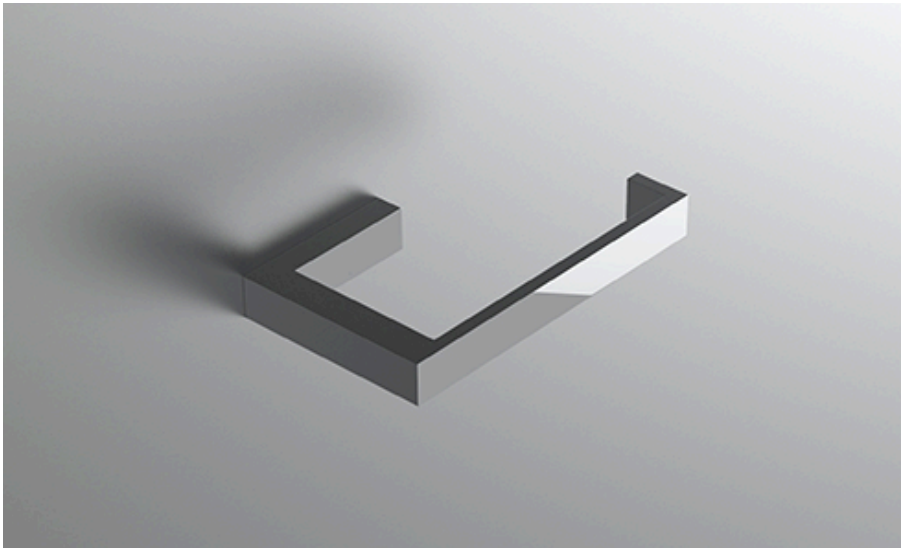

neelnox

LET
THERE
BE **DESIGN.**

FEATURES

- Premium 304 Grade Stainless Steel
- Solid Mount Construction
- Concealed Installation Hardware
- State of the art wall anchors included for installation on Dry wall or Tile